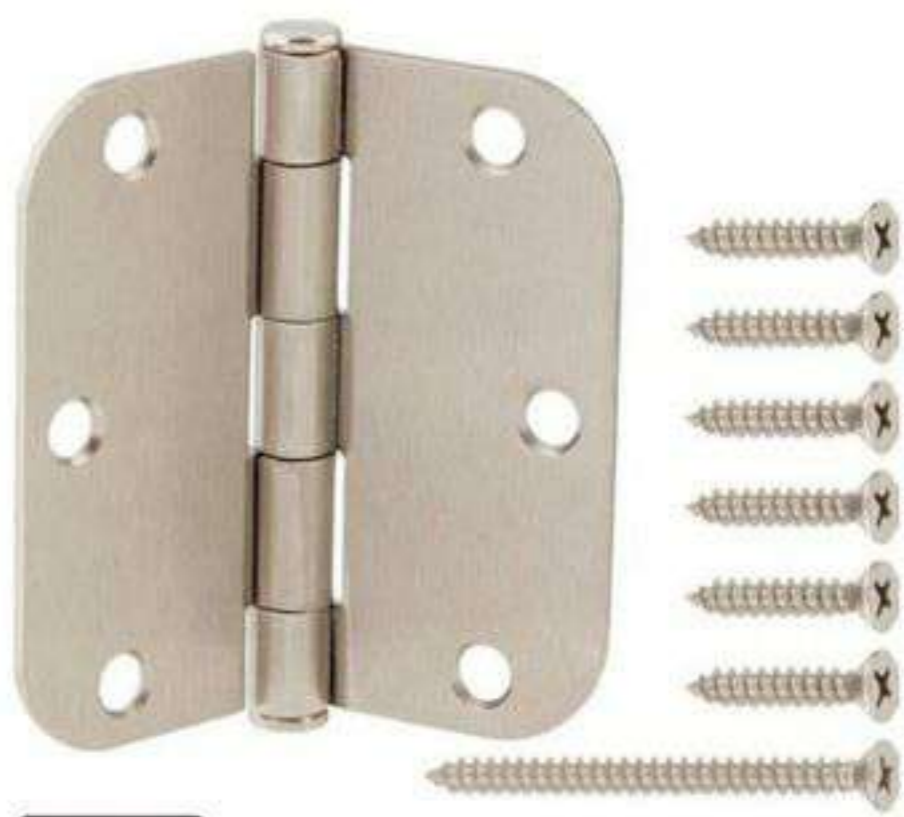

Milwaukee M12 12V Cordless Brushless Pruner Shears (Tool Only)

(323836198)

FREE GIFT⁺
 WITH SELECT MAKITA[®] TOOL PURCHASE
 Ends 7/8. While supplies last.

OFFICIAL FIFA WORLD CUP 2026[™] SUPPORTER

FOX

WATCH June 11–July 19

DOOR HARDWARE

Shop Now

12-PACK

\$31²⁷ each
Everbilt 12-Pack 3-1/2 in. x 5/8 in. Radius Satin Nickel Squeak-Fr...
 (314151909)

\$3⁵⁷ each
Everbilt Matte Black Hinge Pin Door Stop
 (314151782)

5
PACK

\$10⁹⁷ each
Everbilt (5-Pack) Satin Nickel Spring Door Stop
 (314151895)

\$8⁹⁸ each
Everbilt Satin Nickel Adjustable Latch Ball Catch
 (202045104)

\$82 each
Universal Hardware Size 1-5 Heavy Duty Commercial Door Closer - 3 Mounting S...
 (202101680)

\$79⁸⁷ each
Wright Products Serenade Mortise Keyed Lever Mount Latch with Deadbolt fo...
 (203279661)